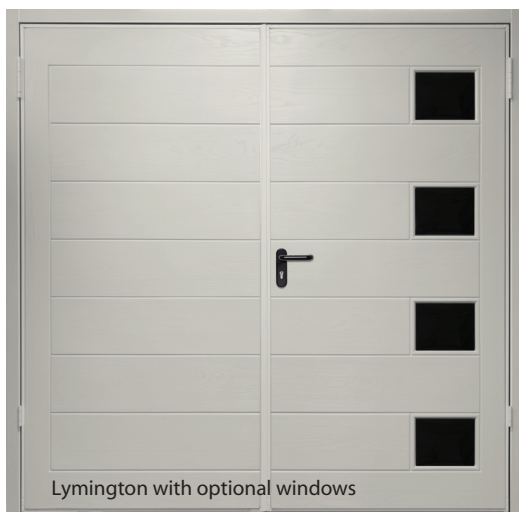

Make G.R.P. your choice for a new garage door...

WINDOWS

Windows are available in mock black, stippled and clear with the option of border, diamond or square leading. Windows are available on doors marked 

THE PLATINUM RANGE STYLES

Proudly made in the UK

WESSEX DOORS

LYMINGTON  Lymington with optional windows

MAJESTIC

CHEVRON

FRENHAM